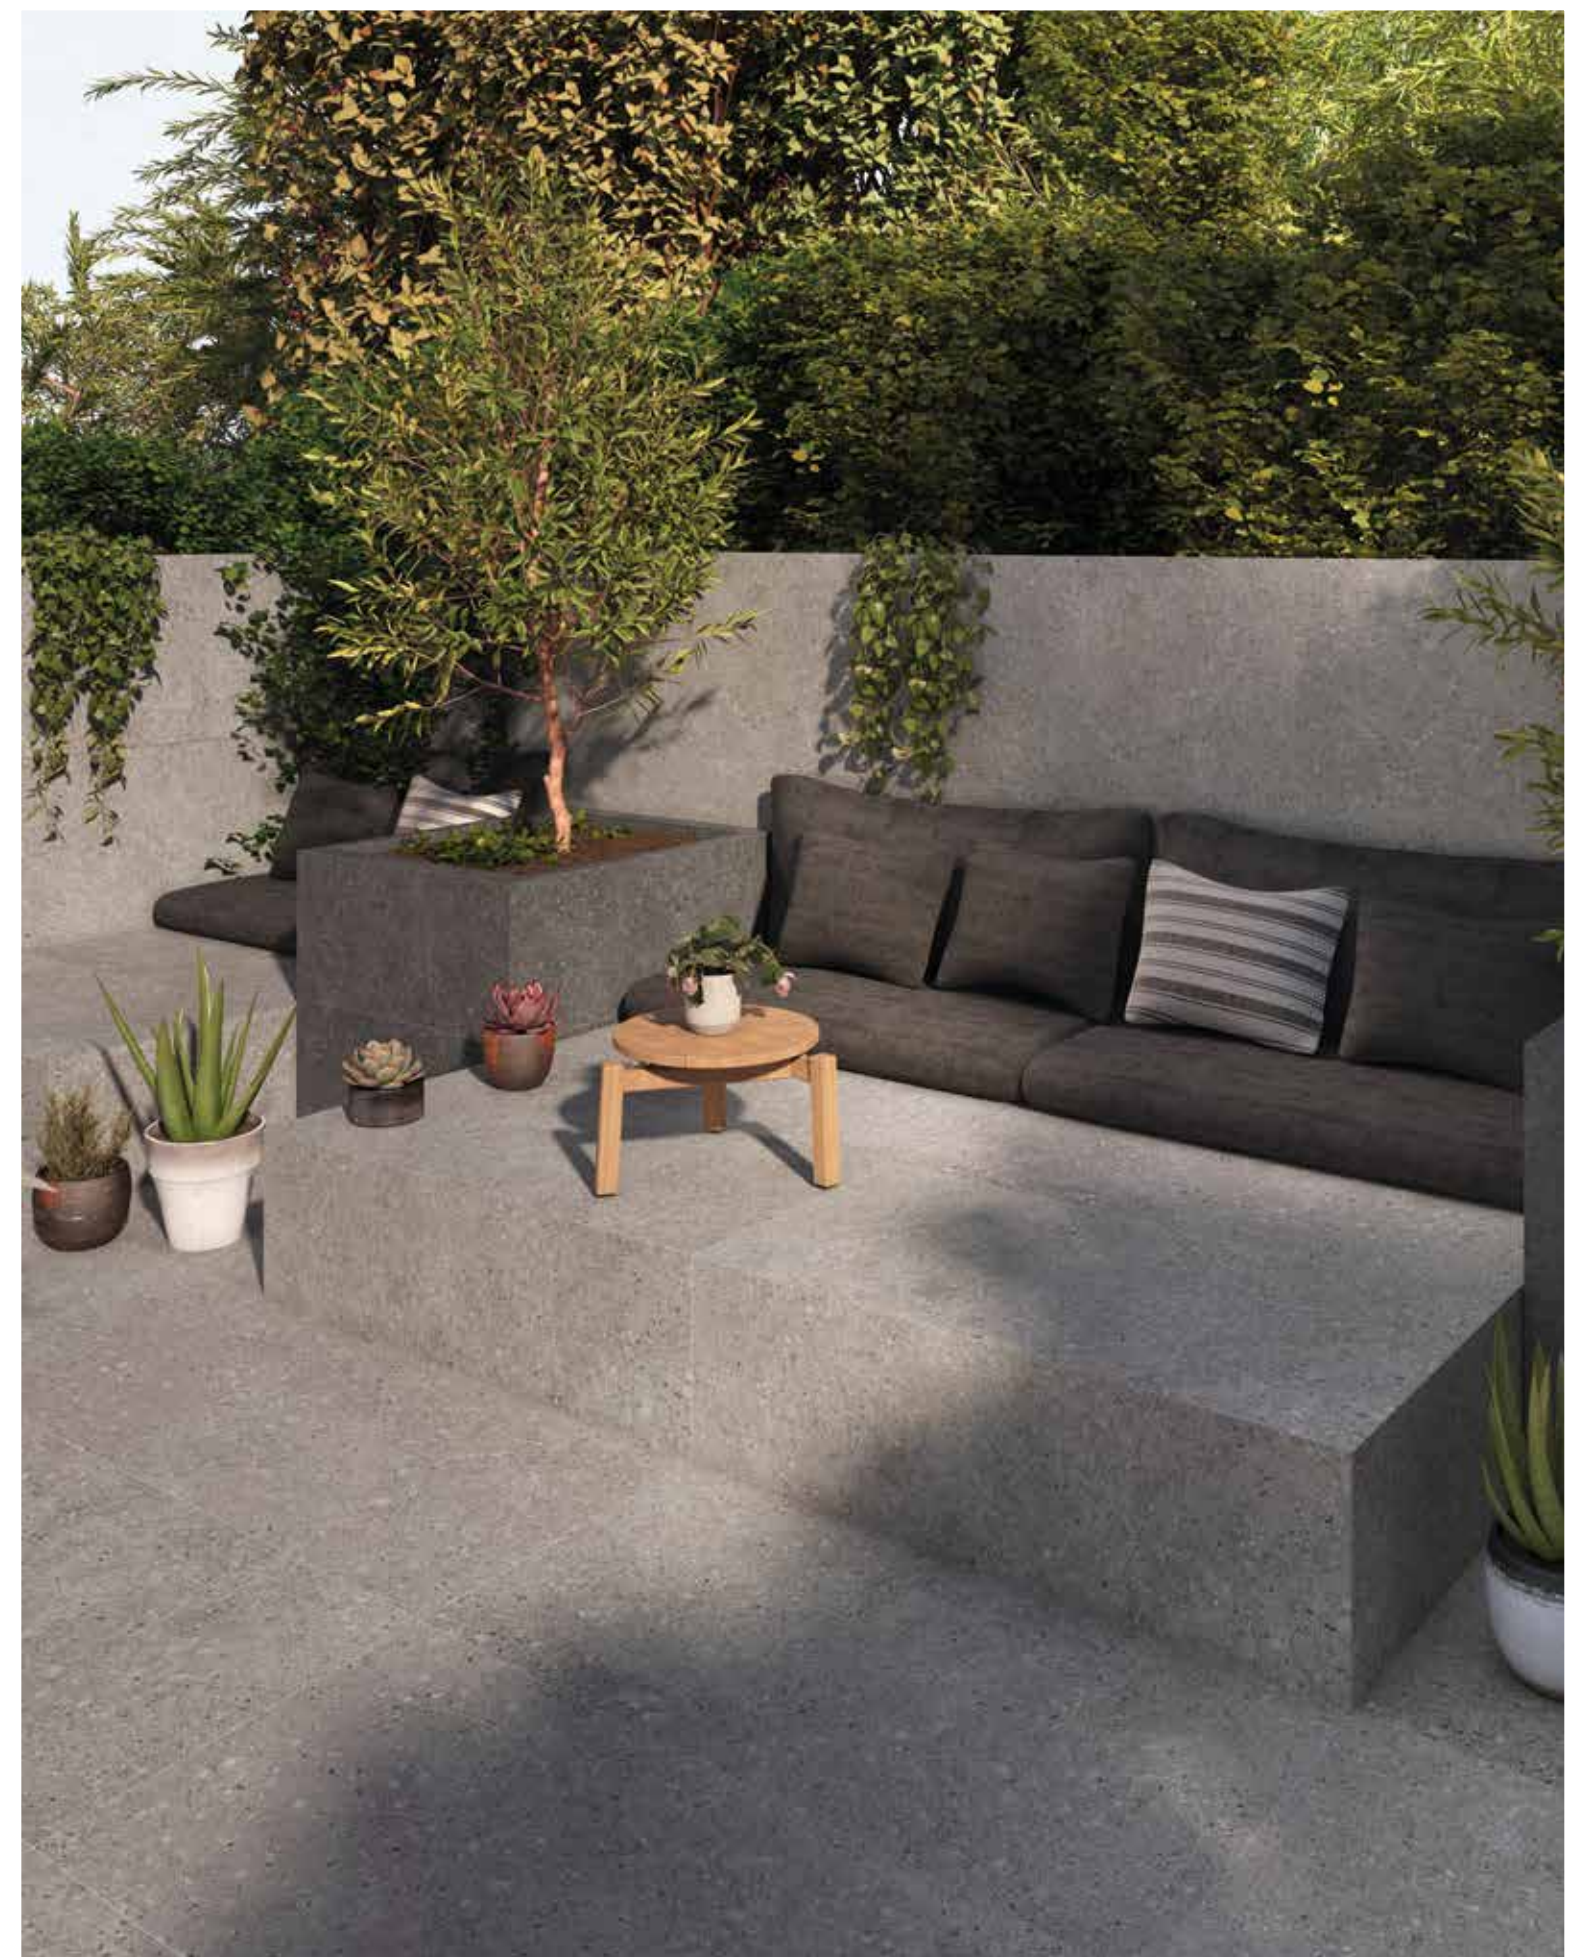

Juliette Gris & Juliette Antracita 60x120cm_23,6"x47,2"