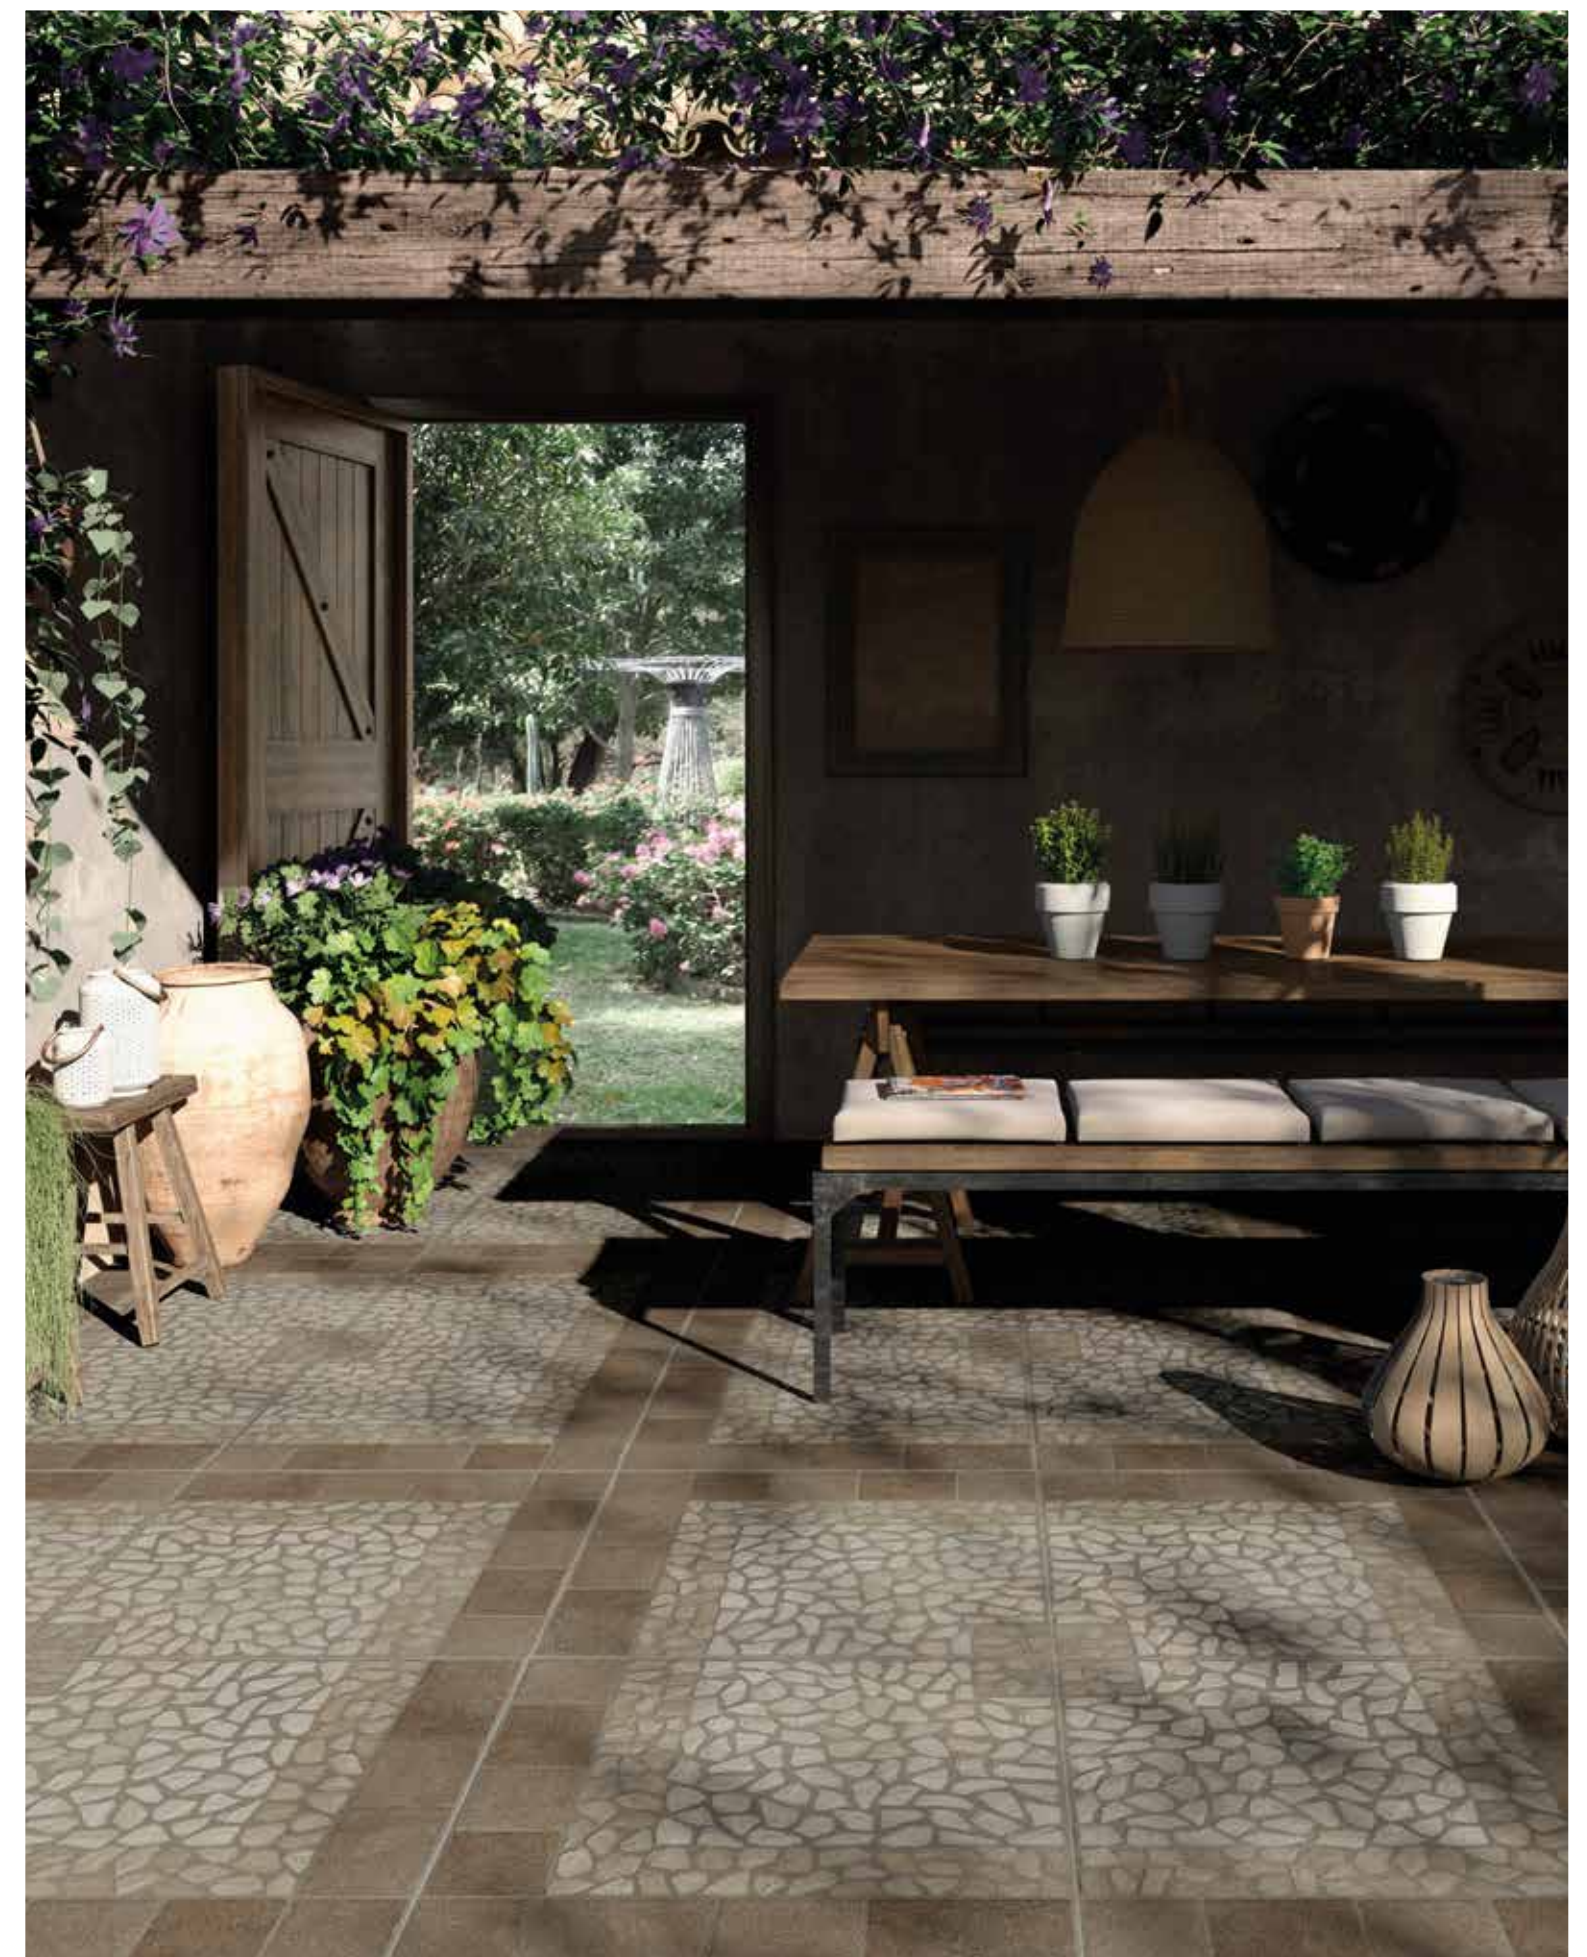

Available Sizes	Pz/bx	Sqm/bx	Kg/bx	Bx/Pallet	Sqm/Pallet	Kg/Pallet	Thickness
90x90 cm._35,4"x35,4"	1pz	0,81	39,42	27bx	21,87	1.080	20mm

Efeso Taupe 90x90cm._35,4"x35,4"