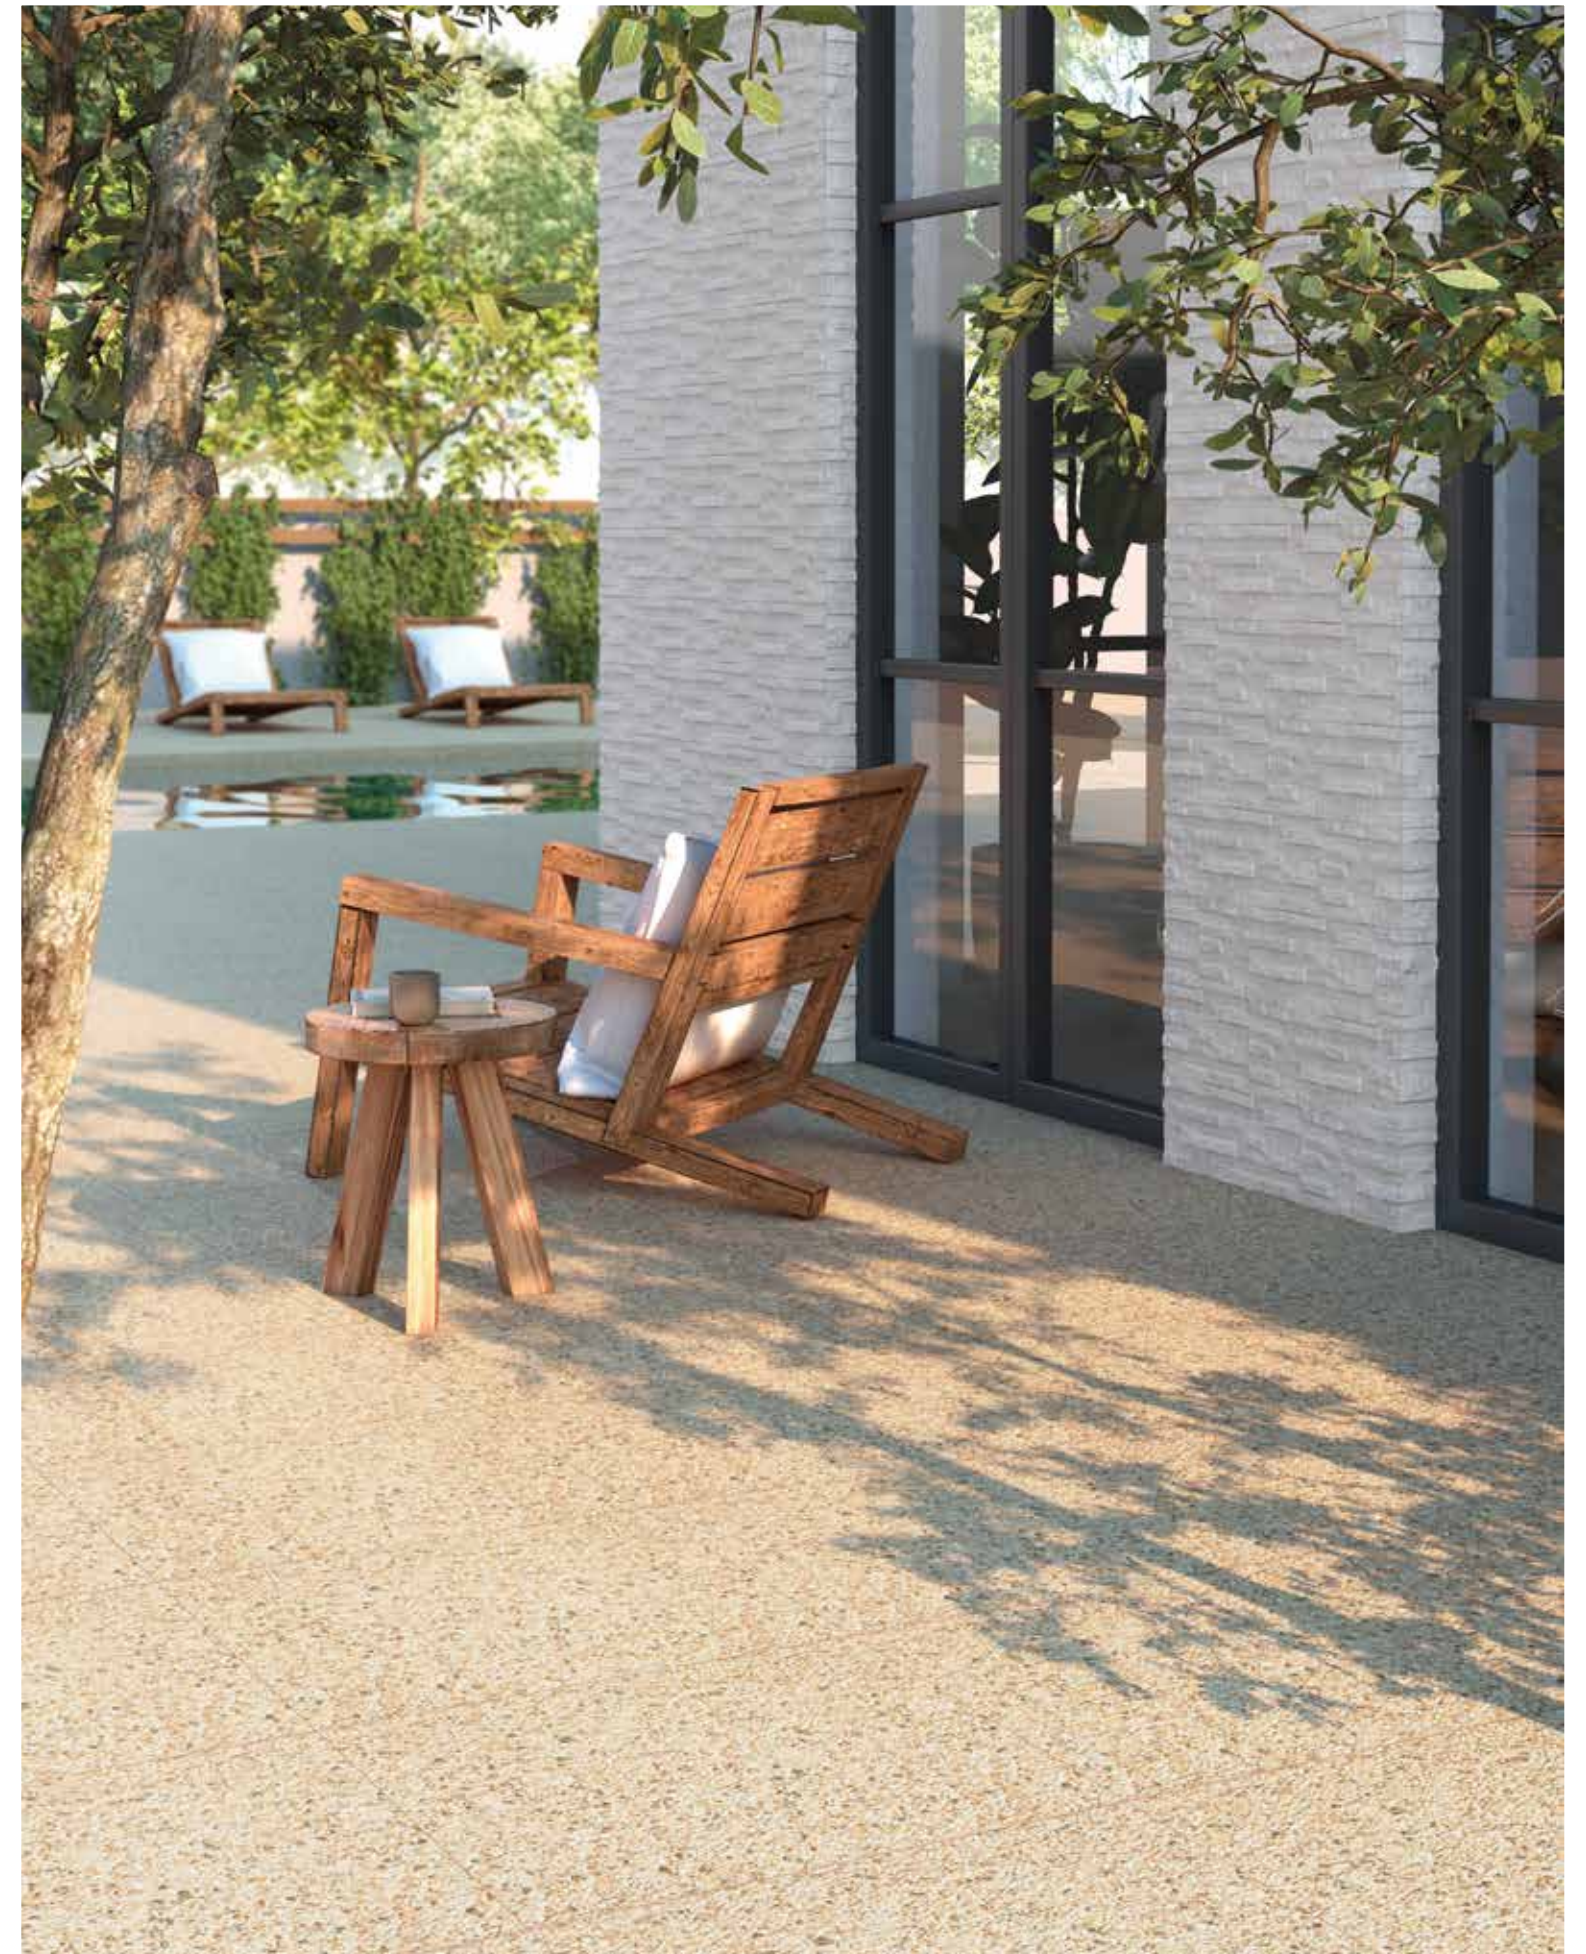

Grava Beige 60x90cm.\_23,6"x35,4" & Brickstone White 16,3x51,7cm.\_6,4"x20,4"