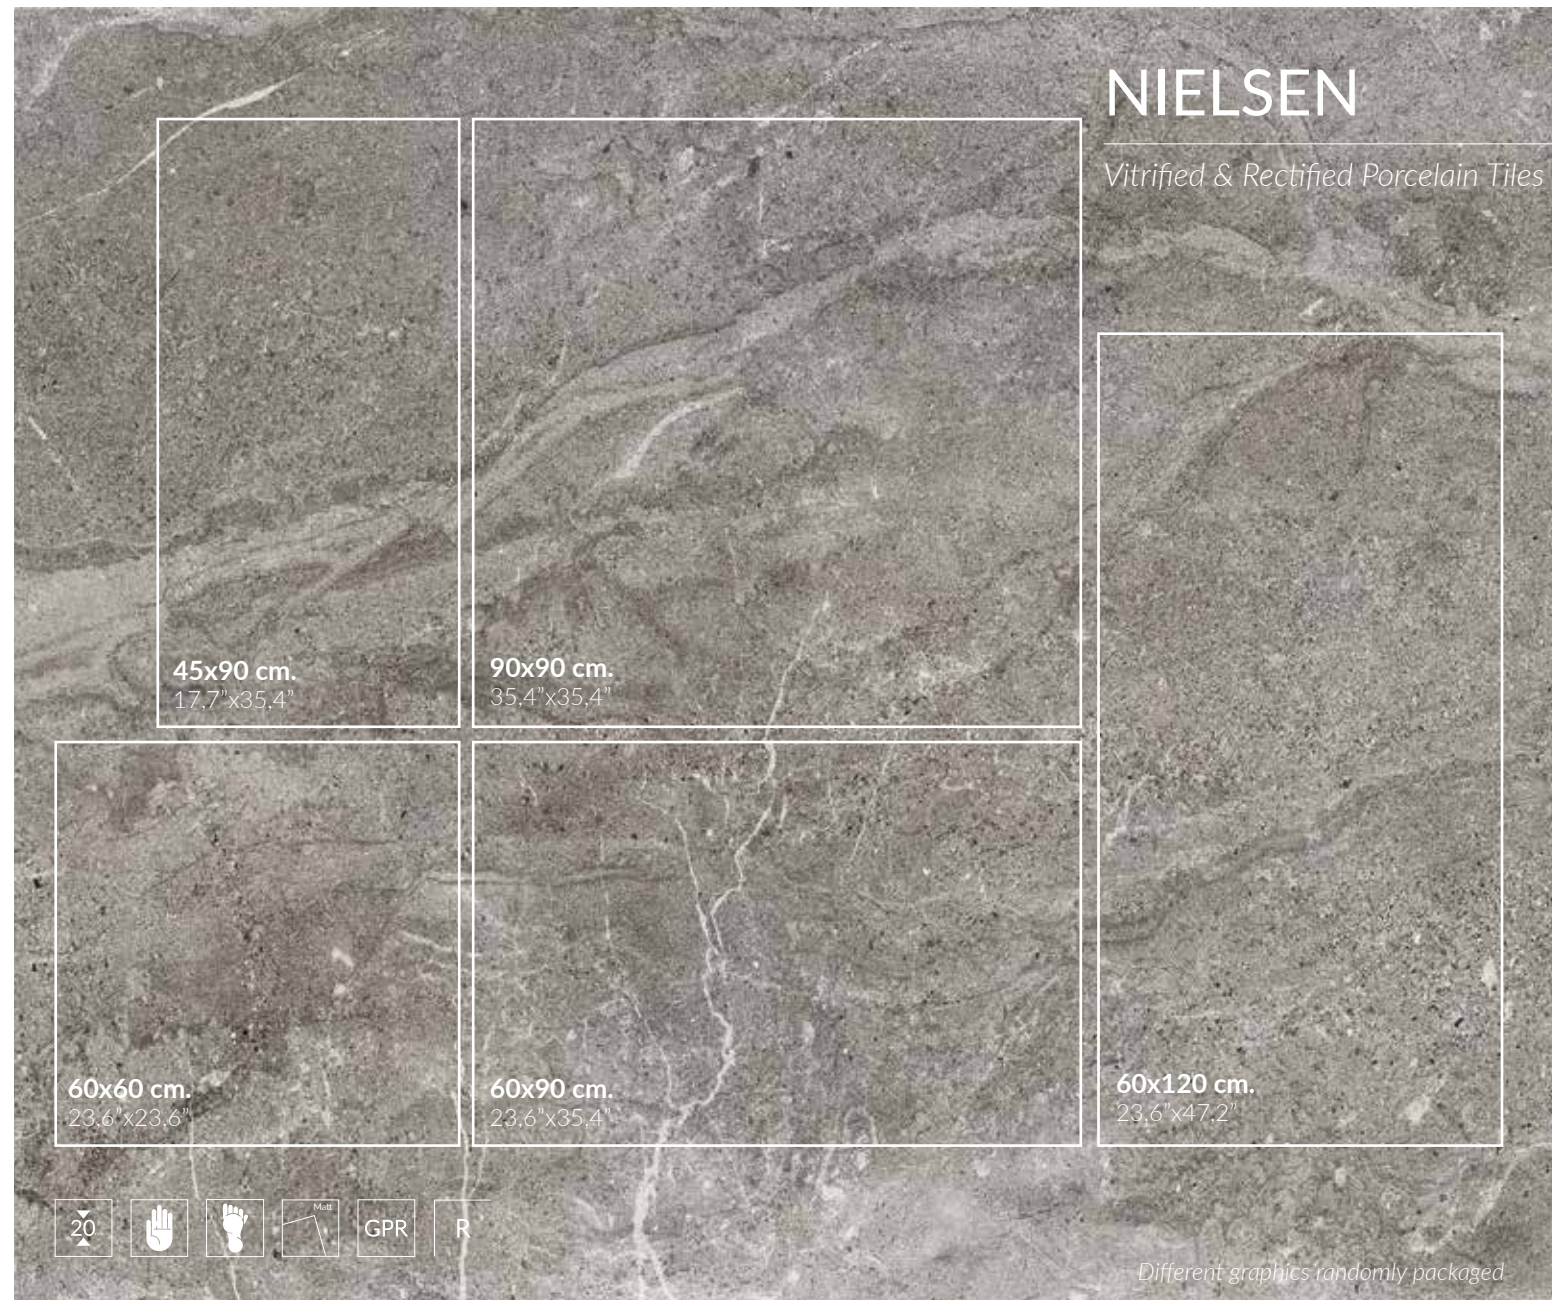

# JULIETTE

Vitrified & Rectified Porcelain Tiles

Juliette Gris & Juliette Antracita 60x120cm.\_23,6"x47,2"

Juliette Bone 60x120cm.\_23,6"x47,2"