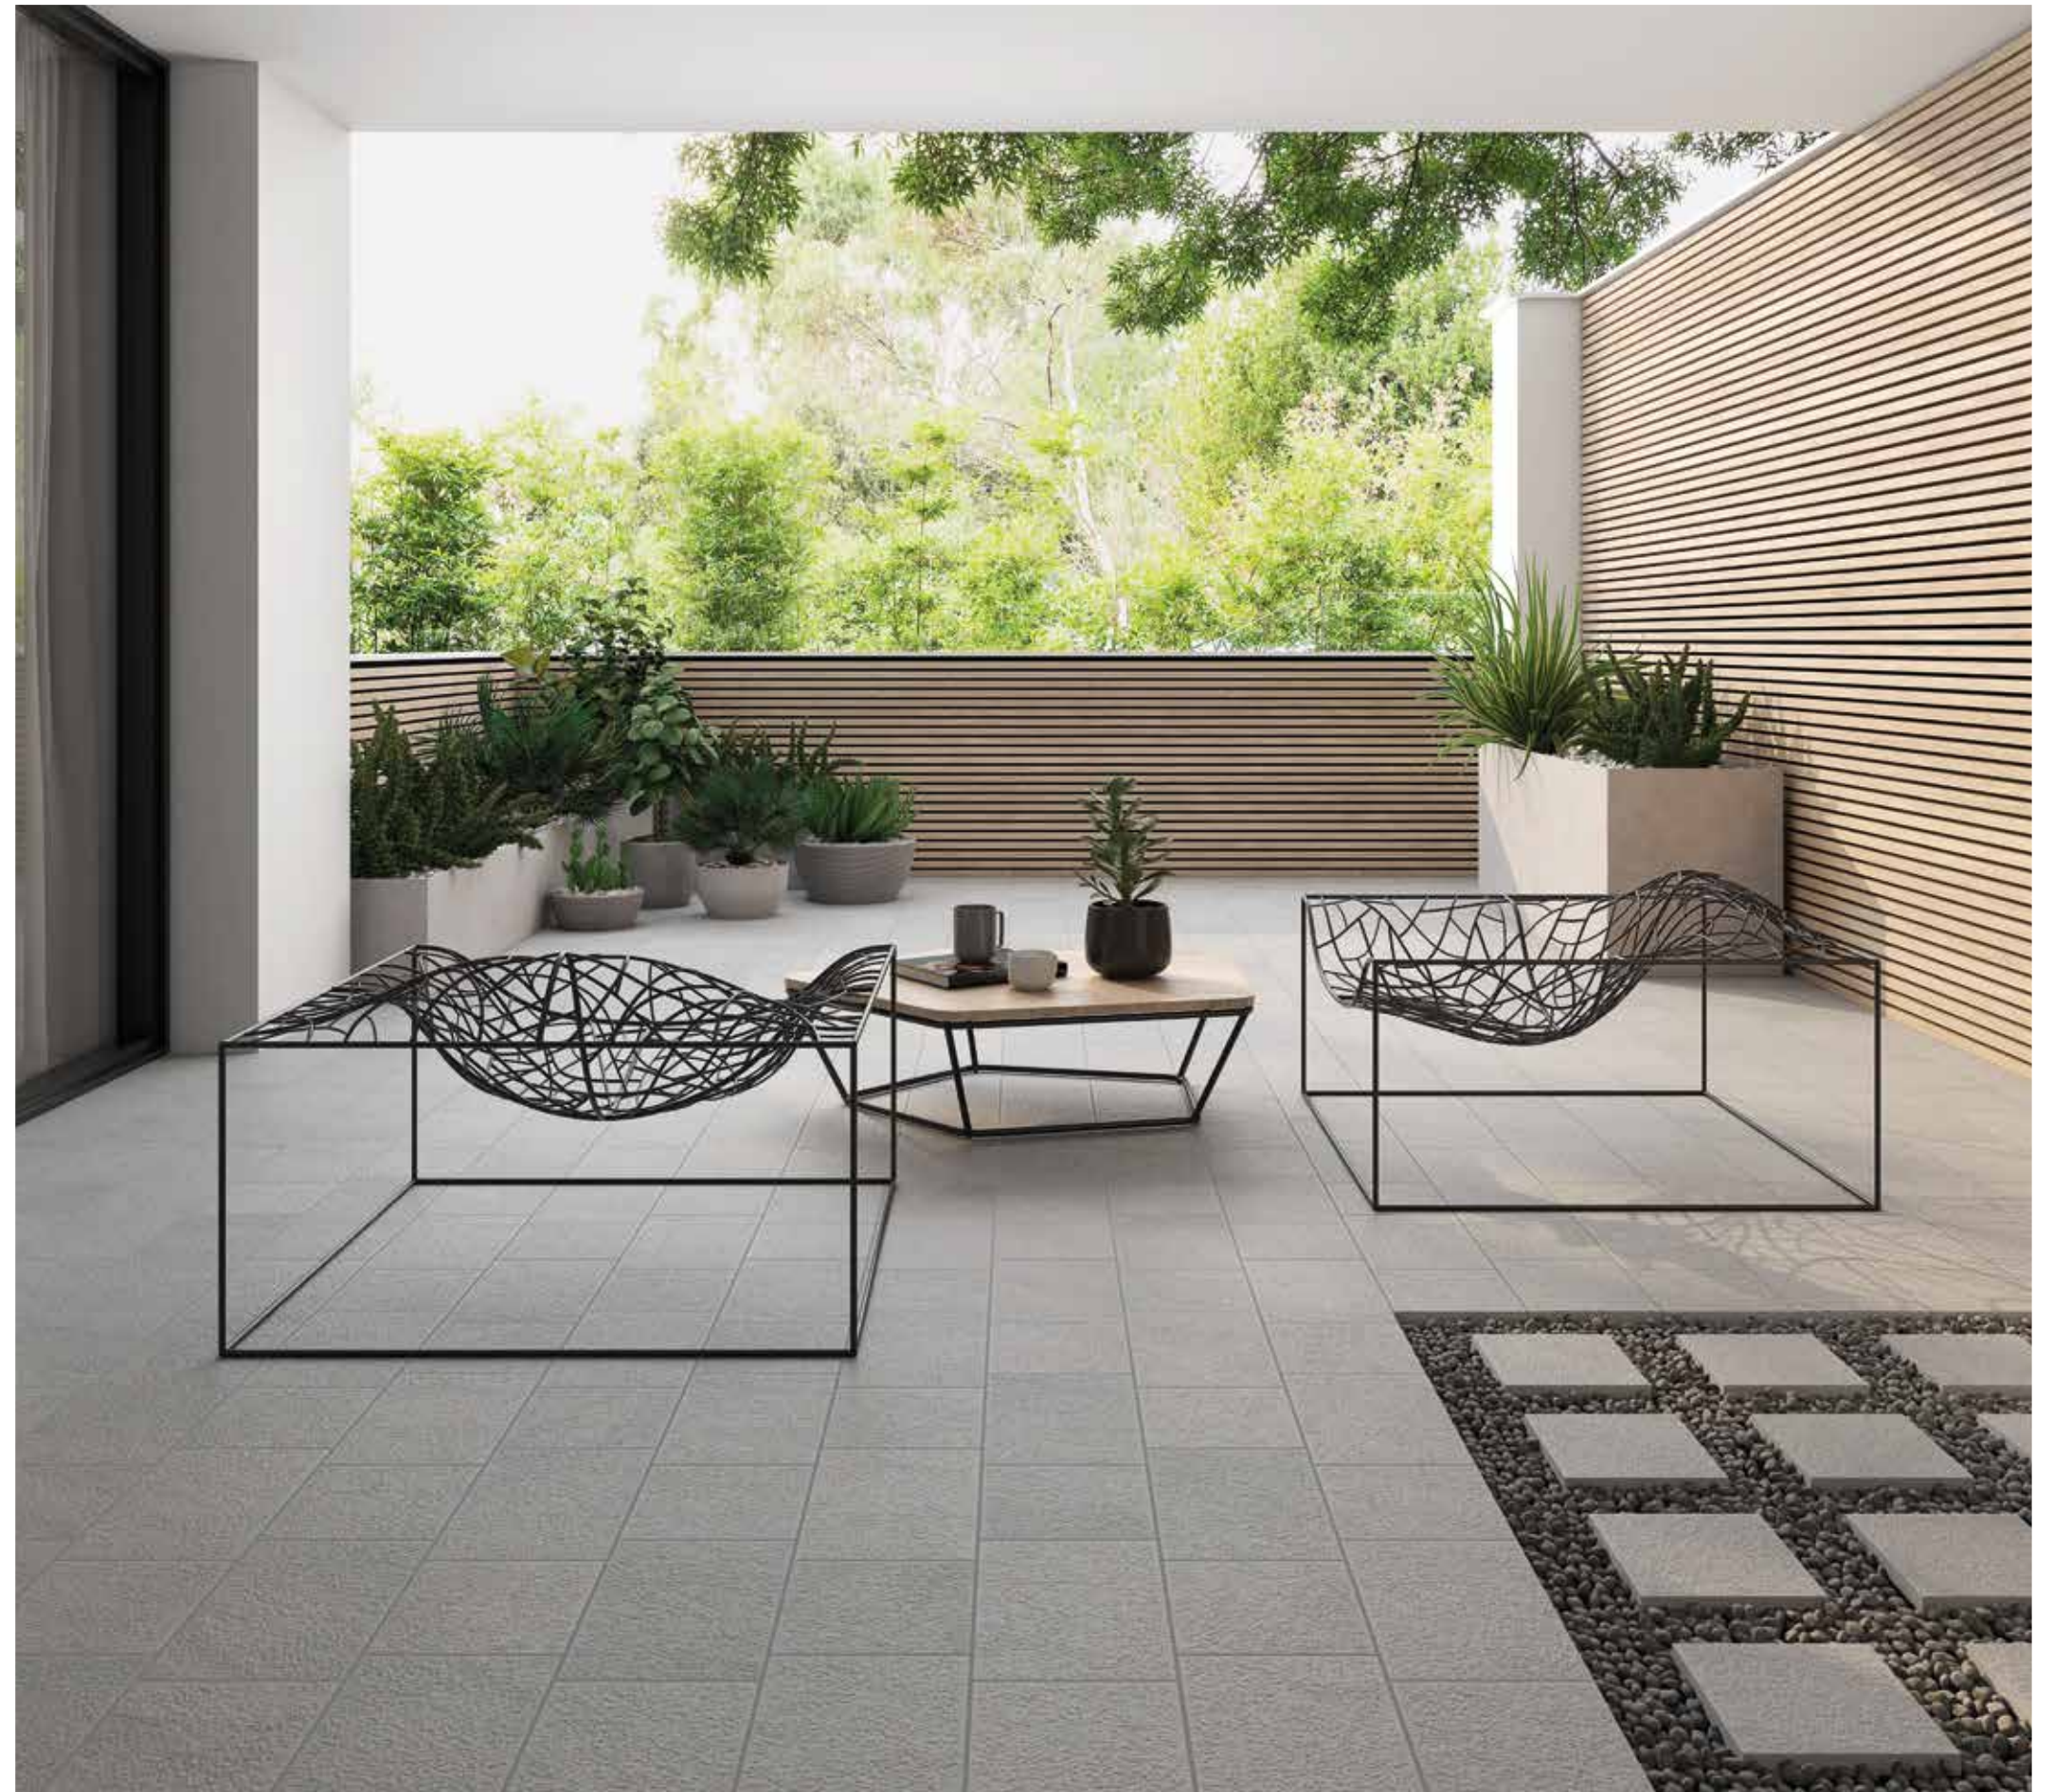

Aran Tex Pearl 20x20cm. & 20x30cm. 7,9"x7,9" & 7,9"x11,8"