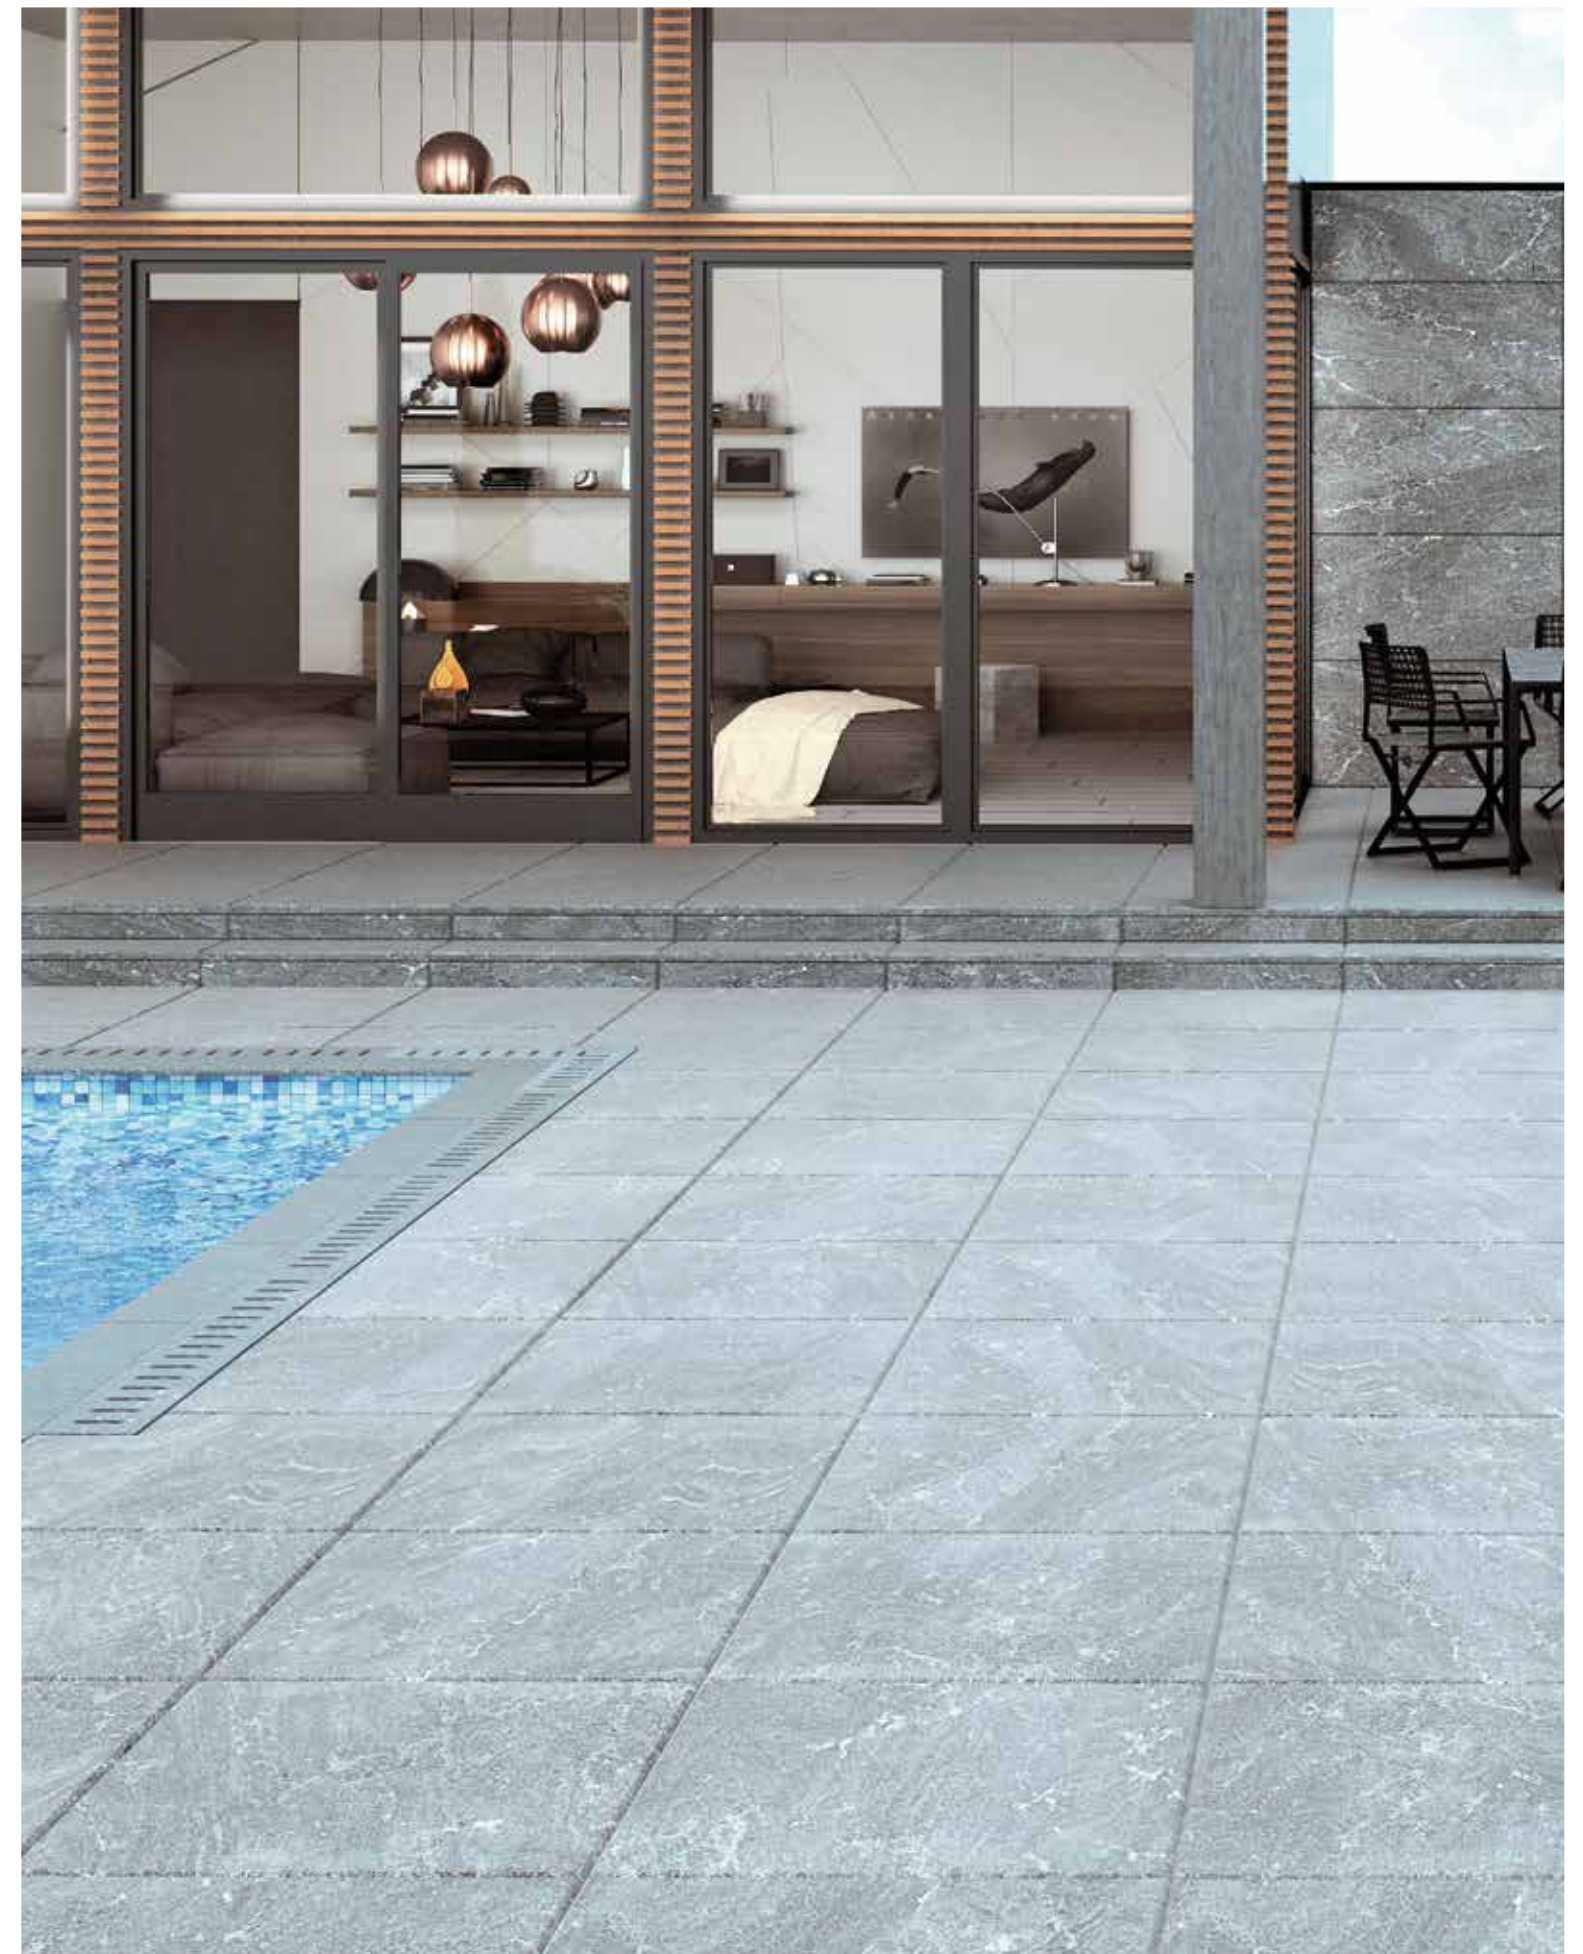

DURERO

Vitrified & Rectified Porcelain Tiles

45x90 cm.
17,7"x35,4"

90x90 cm.
35,4"x35,4"

60x60 cm.
23,6"x23,6"

60x90 cm.
23,6"x35,4"

60x120 cm.
23,6"x47,2"

Different graphics randomly packaged

Available Sizes	Pz/bx	Sqm/bx	Kg/bx	Bx/Pallet	Sqm/Pallet	Kg/Pallet	Thickness
45x90 cm._17,7"x35,4"	2pz	0,81	38,32	44bx	35,64	1.663	20mm
60x60 cm._23,6"x23,6"	2pz	0,73	33,02	30bx	21,90	995	20mm
60x90 cm._23,6"x35,4"	1pz	0,54	24,87	32bx	17,28	810	20mm
60x120 cm._23,6"x47,2"	1pz	0,72	33,78	32bx	23,04	1.100	20mm
90x90 cm._35,4"x35,4"	1pz	0,81	39,42	27bx	21,87	1.080	20mm

└ Durero Grey 60x60cm._23,6"x23,6" & Durero Antracita 60x120cm._23,6"x47,2"