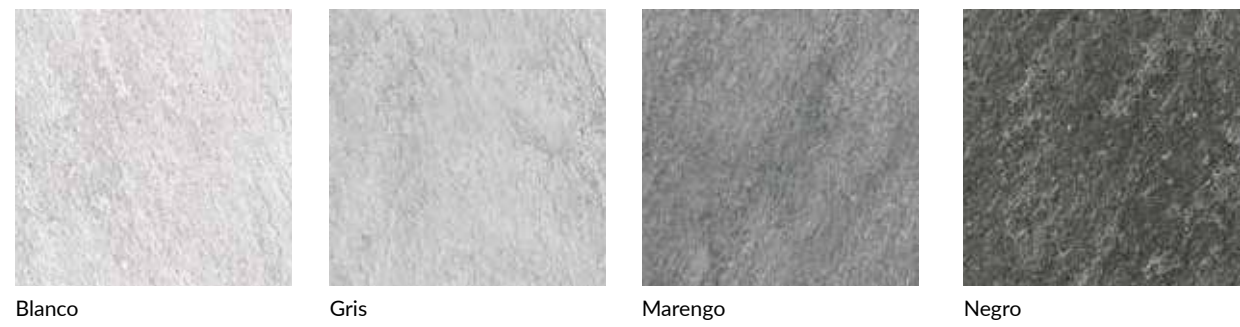

# PIZARRA

*Vitrified & Rectified Porcelain Tiles*

**45x90 cm.**  
17,7"x35,4"

**90x90 cm.**  
35,4"x35,4"

**60x60 cm.**  
23,6"x23,6"

**60x90 cm.**  
23,6"x35,4"

**60x120 cm.**  
23,6"x47,2"

*Different graphics randomly packaged*