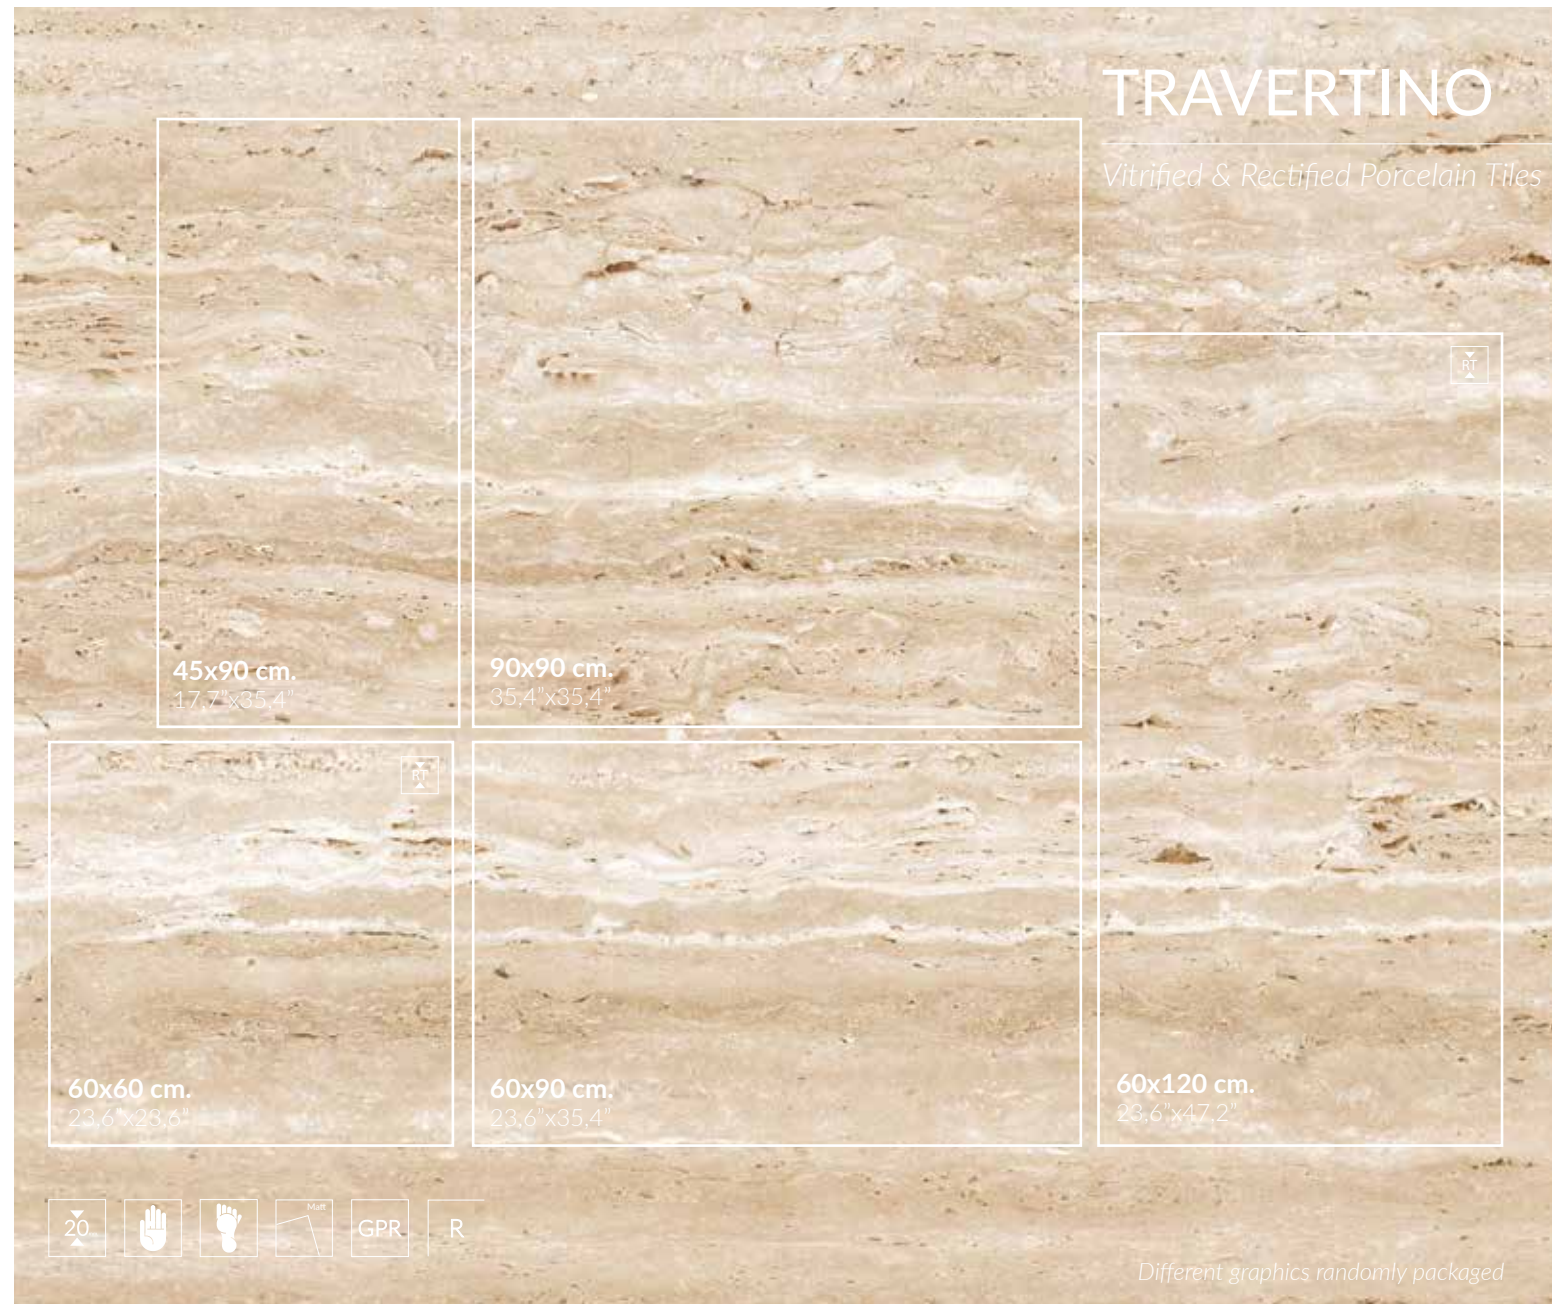

# RODIN

Vitrified & Rectified Porcelain Tiles

└ Rodin Antracita 60x60cm, 23,6"x23,6"

└ Rodin Grey 60x60 cm. & 60x120cm, 23,6"x23,6" & 23,6"x47,2"

Blanco

Gris

Beige

Noce