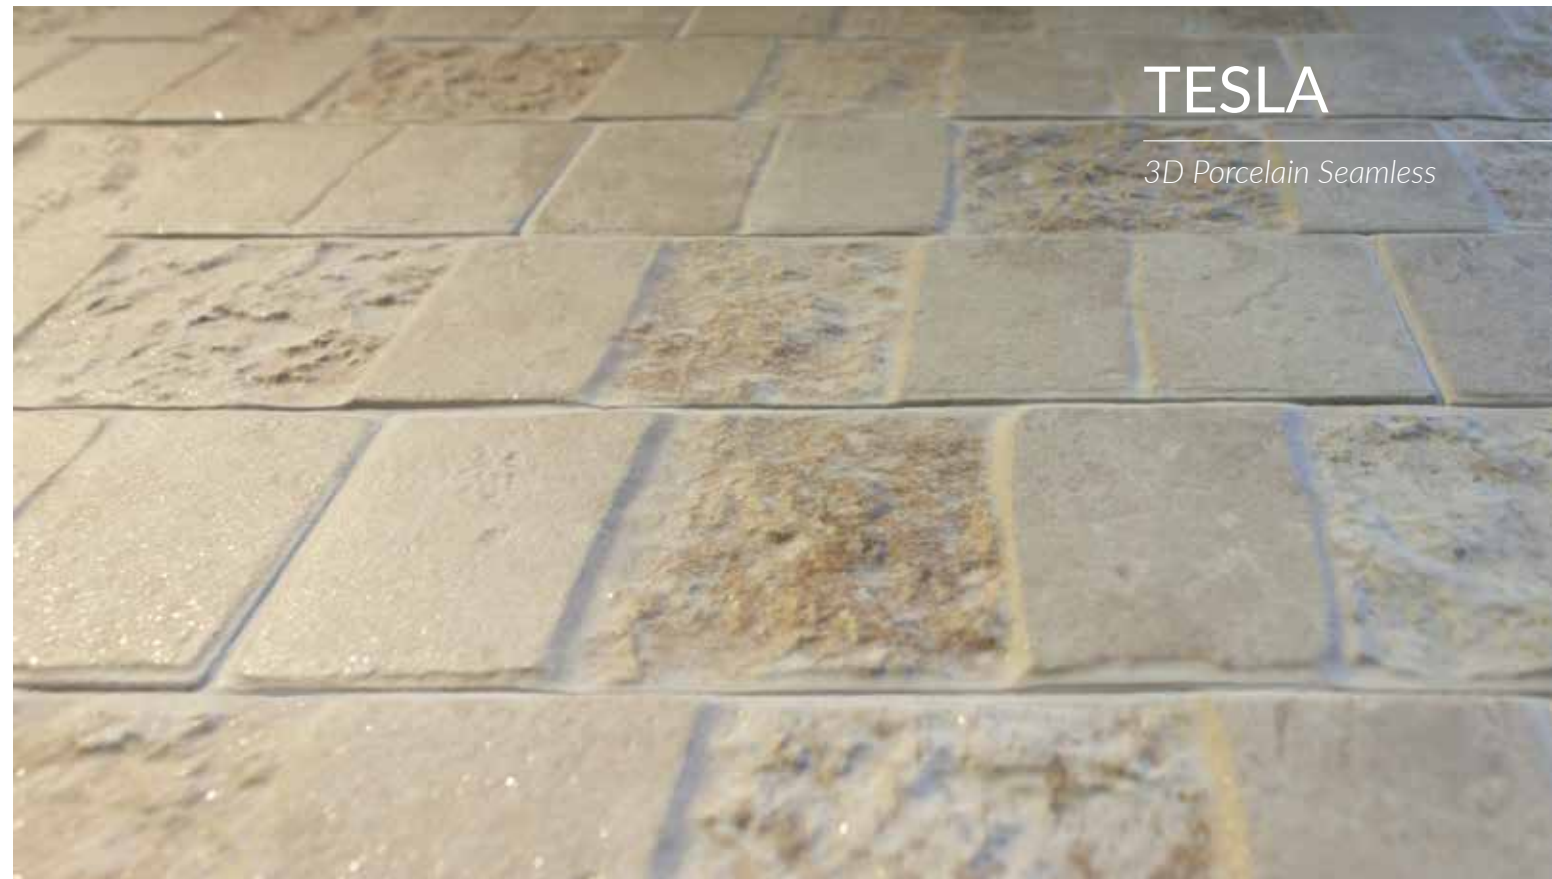

TESLA

3D Porcelain Seamless

Different graphics randomly packaged

8x44,2 cm.
3,1"x17,4"

Available Sizes	Pz/bx	Sqm/bx	Kg/bx	Bx/Pallet	Sqm/Pallet	Kg/Pallet	Thickness
8x44,2 cm_3,1"x17,4"	24pz	0,85	15,80	64bx	54,40	1.011	RT