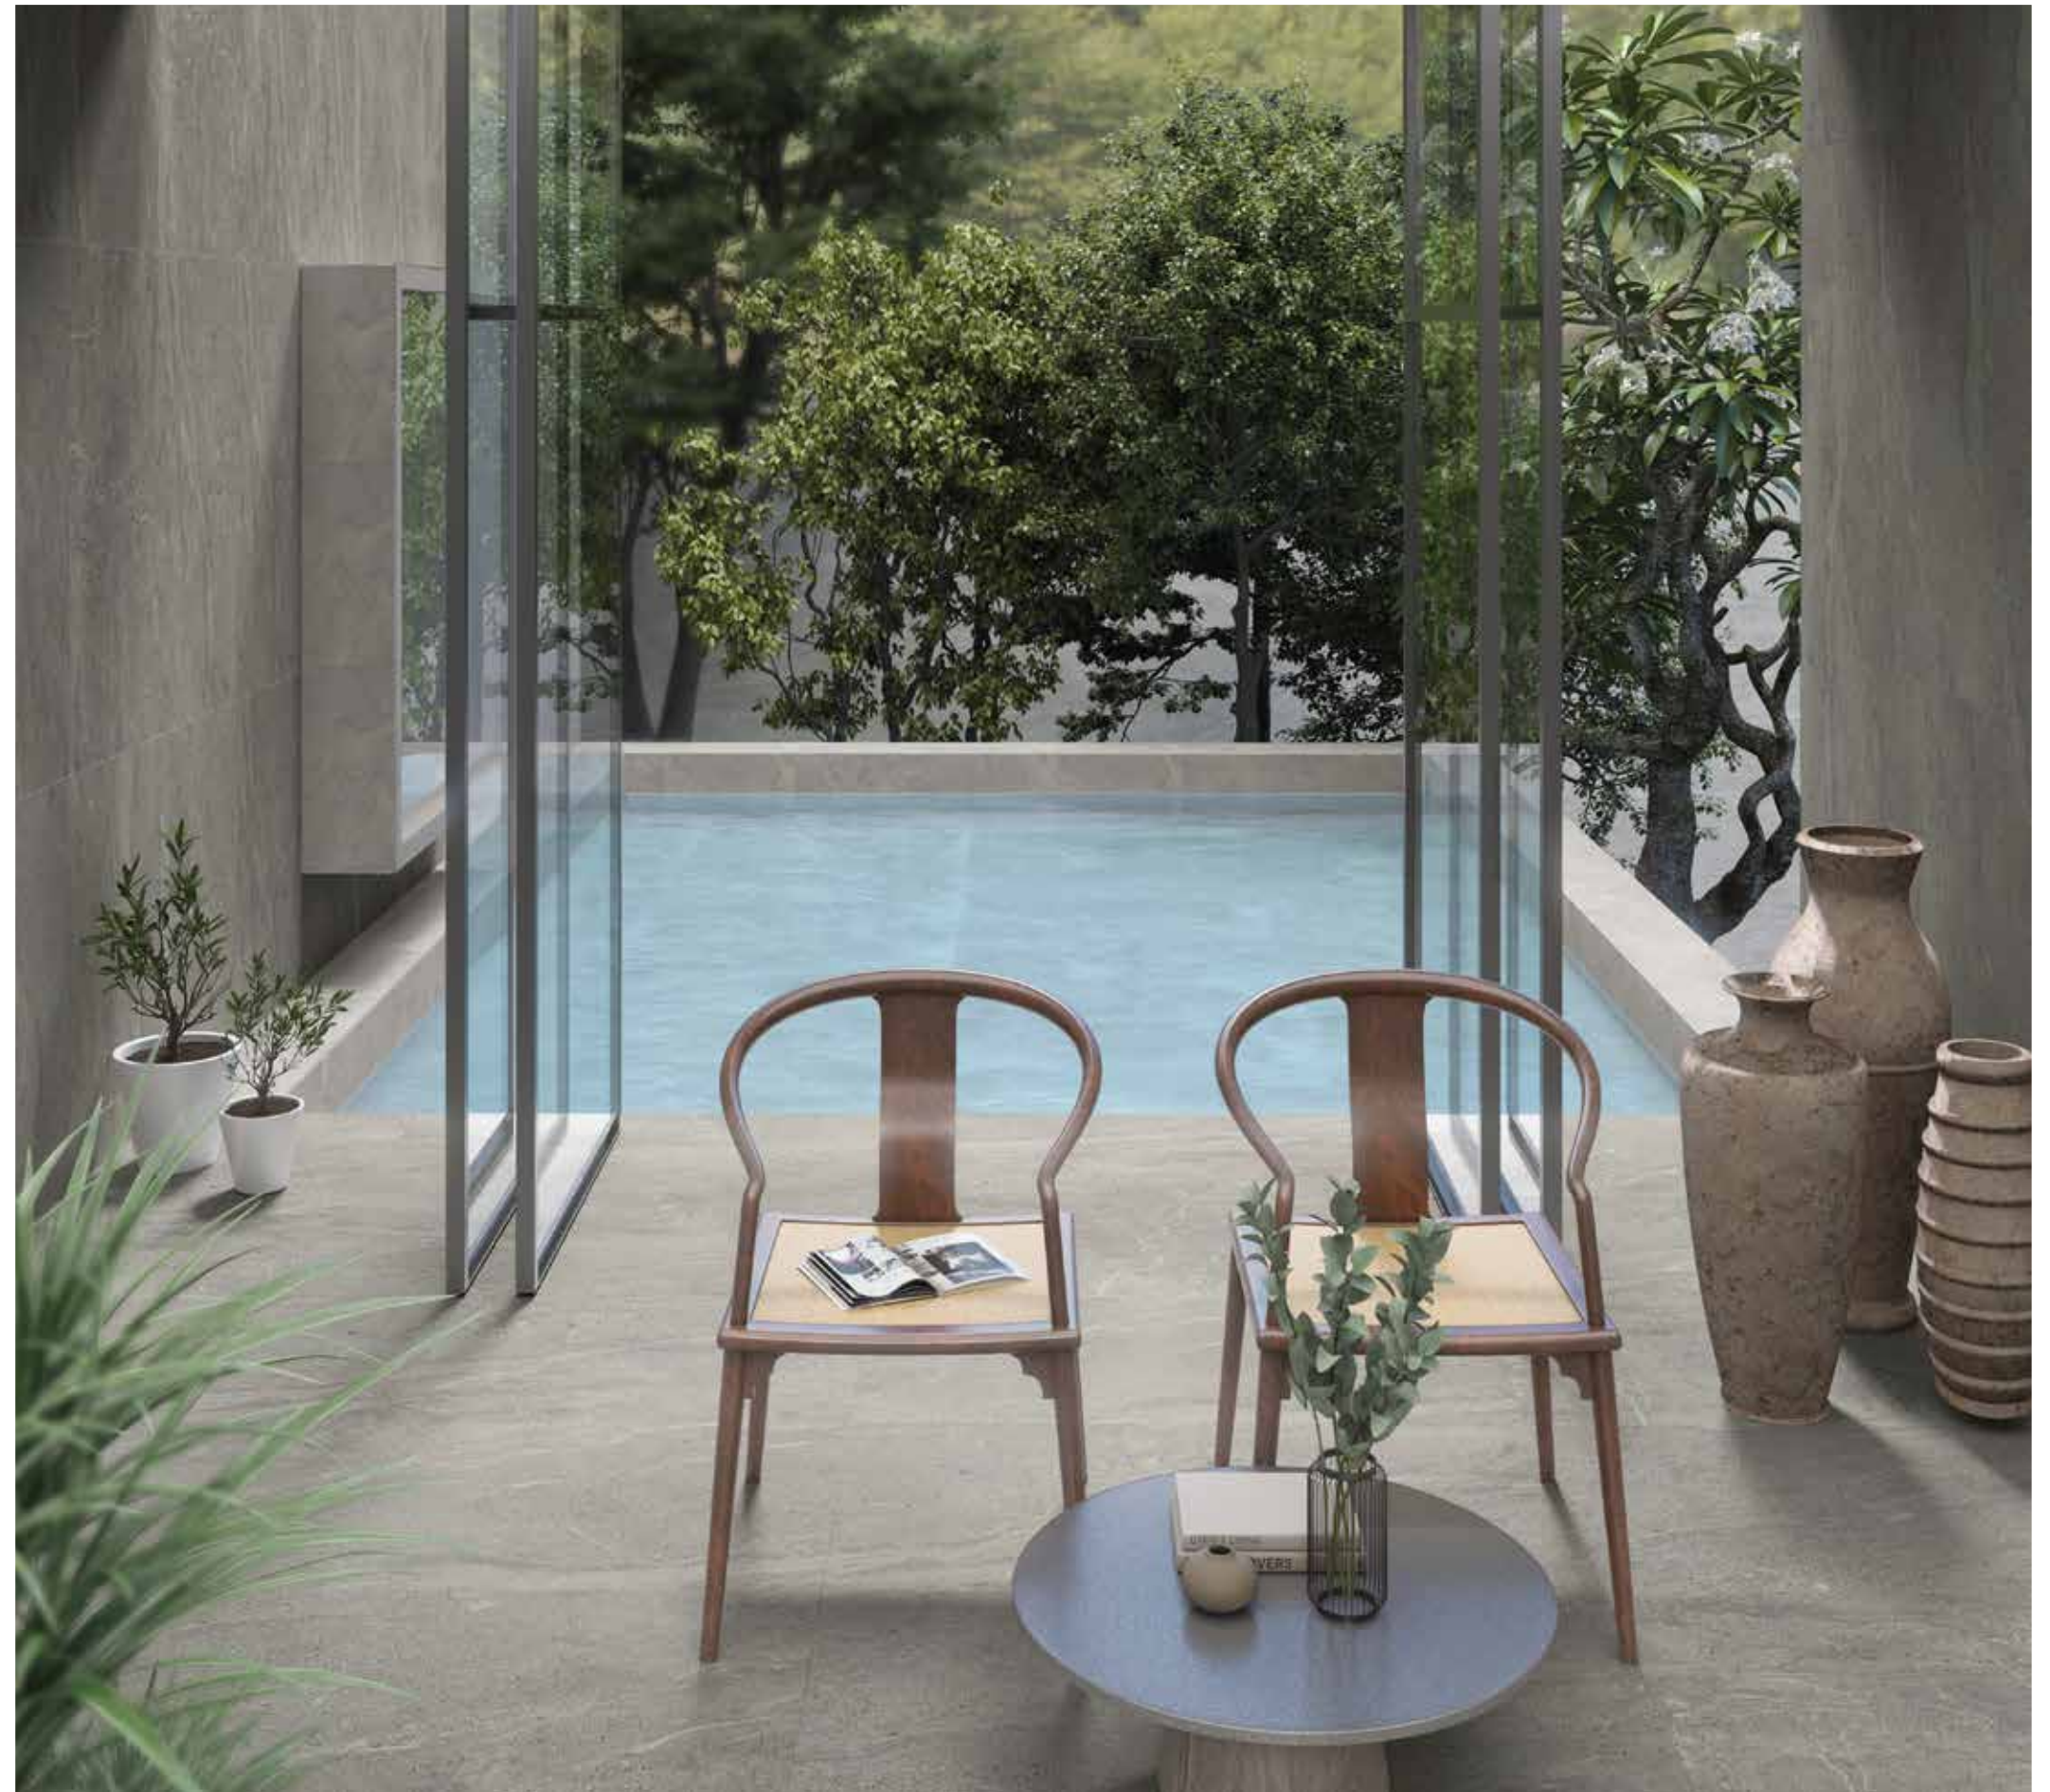

└ Nielsen Perla 60x60cm. & 60x120cm, 23,6"x23,6" & 23,6"x47,2"